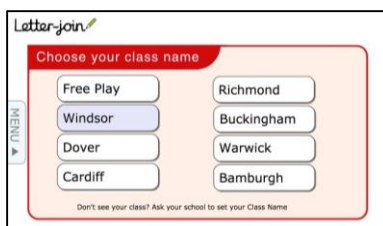

Choose a Classroom

Once logged-in, choose your child's classroom and you can use Letter-join's resources and fun activities to reinforce the handwriting we teach at school. You can trace over the letters and words and play the games on your tablet.

We are limited to the number of users who can log in to this account, so please do not share these log-in details.